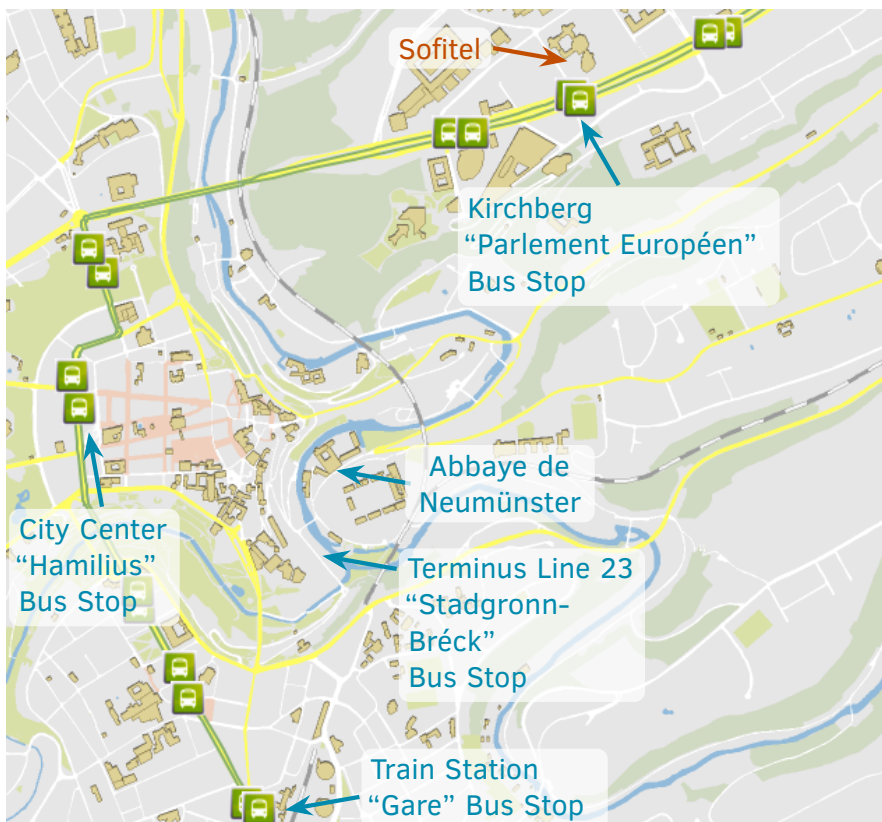

# How to reach Sofitel Luxembourg Europe Gala Dinner

**Sofitel Luxembourg Europe**  
4, Rue du Fort Niedergrunewald  
L-2015 - Plateau de Kirchberg  
Luxembourg

## Luxembourg - Kirchberg

### How to reach Sofitel

Available buses are:

- Bus 1, direction Kirchberg expo
  - Bus 16, direction Kirchberg – Airport
- Bus frequency: 10 minutes

Both lines can be found in "centre Hamilius", the main stop in the city center and in "Gare" the stop of the train station.

When in Kirchberg, you should get off at the stop "Parlement Européen"